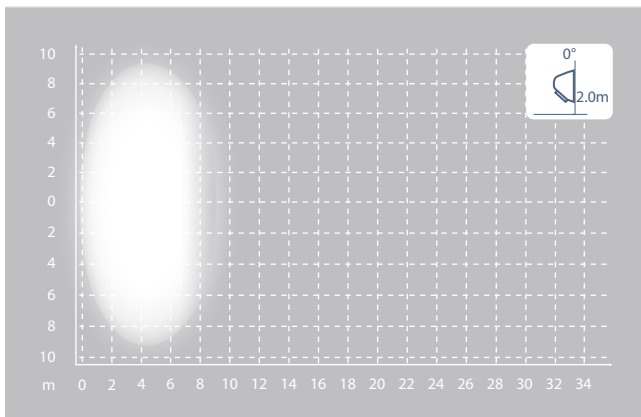

IONNIC LED

LED Scene Light

NEW

9V
32V

IP67

ECE
R10

- Ideal for interior or exterior applications.
- Compact & lightweight.
- Multi-voltage.
- Long life LEDs.
- Low current draw.
- Impact resistant lens.
- Environmentally sealed aluminum body.

Lumen Output :	500lm
Operational Voltage :	9-32V
Input Current :	0.8A @ 13.8V
LED Lifetime :	30,000 Hrs
Connector :	300mm Fly Lead
Mount :	2 x M6 bolts
Lens :	PC
Body :	Aluminium
Weight :	0.2kg
Ingress Protection :	IP67
Approvals :	ECE R10
Operating Temperature :	-30°C to 60°C
Colour Temperature :	6500K
Light Source :	6 X Cree® 1.5 Watt LEDs

LED Scene Light

Part No.	Operational Voltage
98-2500	9-32

Supplied with adhesive gasket, bolts, nuts and split washers.