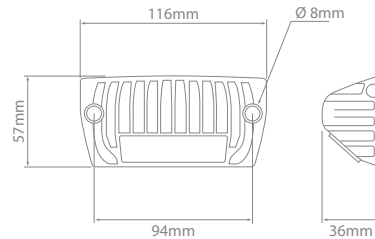

IONNIC LED

LED Scene Light

NEW

9V
32V

IP67

ECE
R10

- Ideal for interior or exterior applications.
- Compact & lightweight.
- Multi-voltage.
- Long life LEDs.
- Low current draw.
- Impact resistant lens.
- Environmentally sealed aluminum body.

Lumen Output :	500lm
Operational Voltage :	9-32V
Input Current :	0.8A @ 13.8V
LED Lifetime :	30,000 Hrs
Connector :	300mm Fly Lead
Mount :	2 x M6 bolts
Lens :	PC
Body :	Aluminium
Weight :	0.2kg
Ingress Protection :	IP67
Approvals :	ECE R10
Operating Temperature :	-30°C to 60°C
Colour Temperature :	6500K
Light Source :	6 X Cree® 1.5 Watt LEDs

LED Scene Light

Part No.	Operational Voltage
98-2500	9-32

Supplied with adhesive gasket, bolts, nuts and split washers.