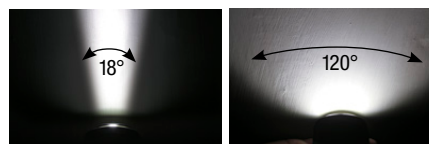

Three different illumination modes – Flood, Spot and Arc