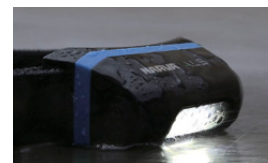

Rechargeable L.E.D Head Lamps feature:

- 2-3 hour charge time
- User friendly brightness memory
- Magnetised detachable lamp allows the lamp to be used separately
- Glow in the dark locator allows users to locate the units in the dark
- IP65 dust and water resistant
- Charge via USB lead
- Lithium battery with no memory effect
- 2 Year L.E.D Warranty

71426 allows selection between a powerful spot beam with 60 metre beam pattern or 120 degree flood light. There is also an option to combine the spot or flood beam with an arc shaped flood beam for even more powerful lighting. It is also equipped with a motion activated sensor allowing touch free use..

Can be safely fixed to any metal surface using the strong magnet

IP65 Dust and water resistant

Glow in the dark locator

September 2018

Rechargeable L.E.D Head Lamp Part No. 71424

Features:

- High efficiency COB L.E.D provides 120 Lumens
- Select from 2.5 hours operating time at 100% (120Lm) or 5 hours operating time at 50% output (60Lm)
- 120 degree beam angle for increased field of view