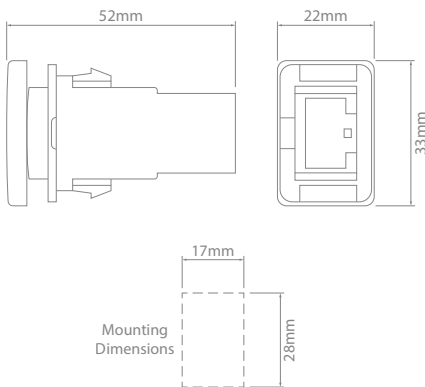

Push Button Switches

- Suits 2016 Toyota Hi-Lux switch cut-outs.
- Connector supplied.
- LED Function & Location Illumination.

RHL163-19

RHL163-00

Hi-Lux Series

Voltage : 12V
Current Rating : 3A
Actuation : Single Pole
Illumination : Function + Location

RHL163-19

RHL163-09

Normally Open Contact

Action	Wiring Diagram	Illumination	Part No.	Symbol	Text
OFF		Blue	RHL163-00	—	—
ON		Blue	RHL163-09		DRIVING LIGHT
		Blue	RHL163-19		BEACON
		Blue	RHL163-22		WORK LAMP
		Blue	RHL163-79		LIGHTBAR
OFF Mom.ON		Blue	RHL168-78		BATTERY LINK